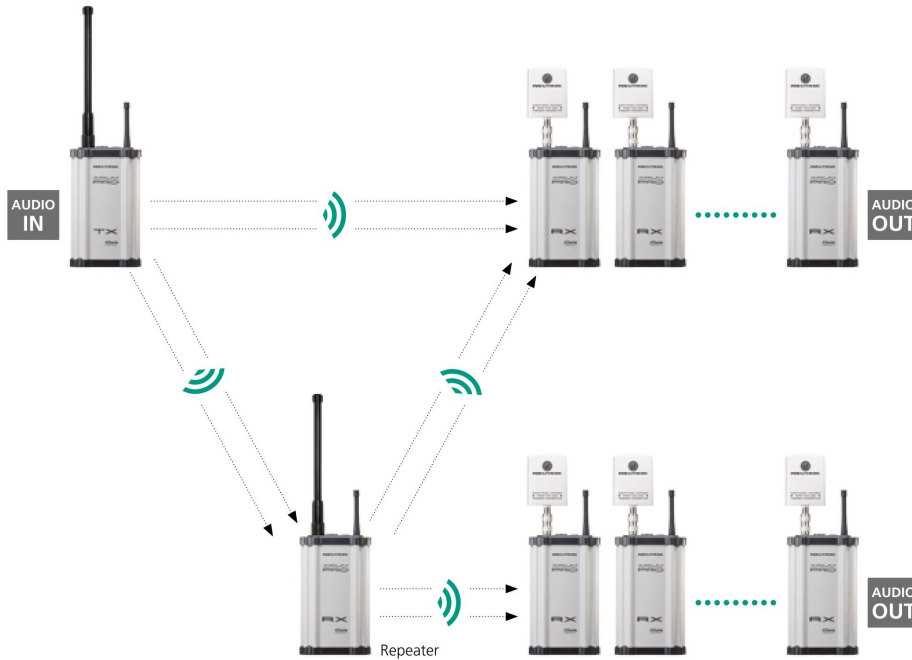

XIRIUM PRO Europe Greater Reliability

XIRIUM PRO – greater reliability ...

... using the repeater as a redundant audio source (extended true diversity).

Beside enhancing the range or overcoming obstacles, the RX-repeater offers another feature: since the repeater duplicates and transmits the signals received from the TX, it becomes a second redundant audio source for every other RX. In other words, an RX located within the reception area of an TX and a repeater, can now choose one of two identical signals and automatically selects the one with the better signal quality.