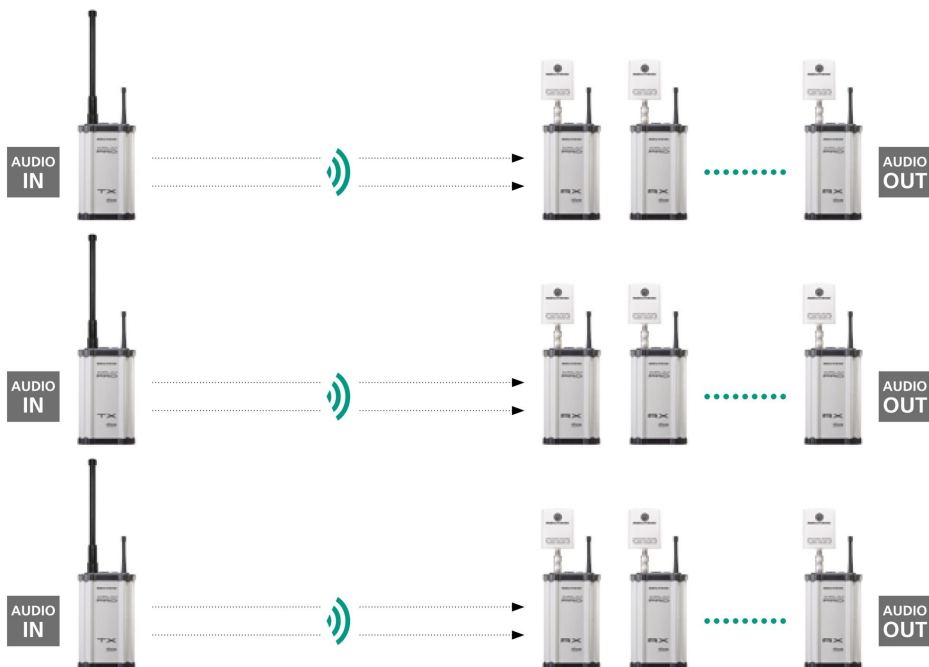

XIRIUM PRO – the expansion ...

... of the system to a digital wireless audio solution with up to 6 audio channels.

The system may be expanded to six sound channels for the transmission of several, discrete audio signals. For this purpose three TX transmitters may be operated in parallel. This set up allows the use of an unlimited number of RX receivers.