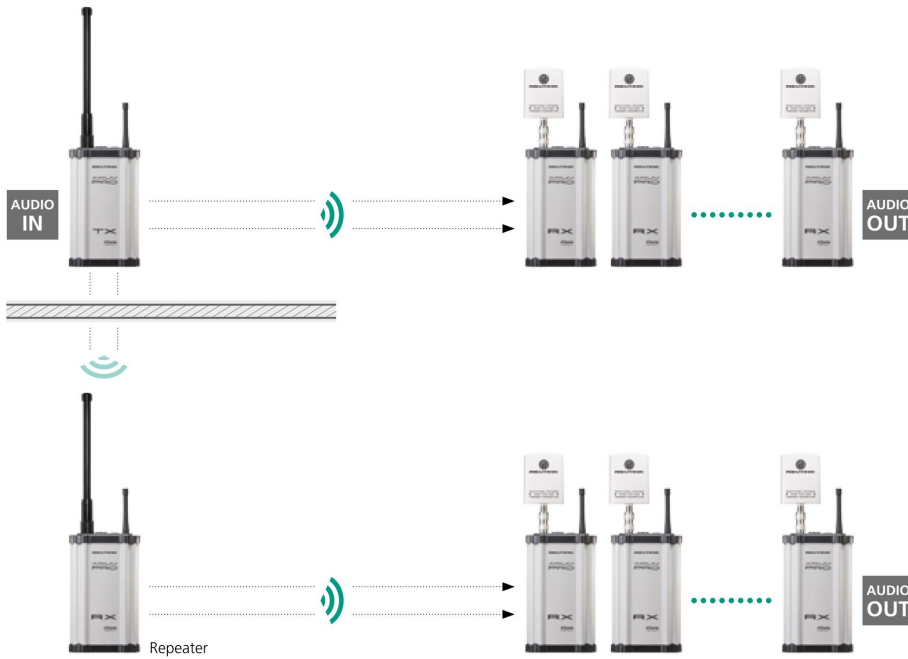

The software makes optimising the aerial alignment respectively determining the location of the repeater a breeze and also serves as a useful tool during set up. The XIRIUM PRO app facilitates the setting of all function parameters (e.g. delay time, etc.) and the monitoring (e.g. signal strength, battery power, etc.). Future functional expansion or performance optimisation of the wireless devices can easily be accomplished via the firmware update function.

XIRIUM PRO Europe Expansion

XIRIUM PRO – the expansion ...

... of the system to a digital wireless audio solution with up to 6 audio channels.

The system may be expanded to six sound channels for the transmission of several, discrete audio signals. For this purpose three TX transmitters may be operated in parallel. This set up allows the use of an unlimited number of RX receivers.

XIRIUM PRO app
iOS and Android

XIRIUM PRO Europe Breaking Barriers

XIRIUM PRO – breaking wireless barriers ...

... extending the range with a repeater.

The RX can either be used as a receiver or, by changing the output module to a repeater module, as a repeater. In repeater mode the RX forwards the audio signal received from the TX without any changes, which in turn can now be received by an unlimited number of RX receivers set to reception mode. The repeater represents the perfect addition to the system: it doubles the range of the system and helps to overcome walls, corners or other obstacles.