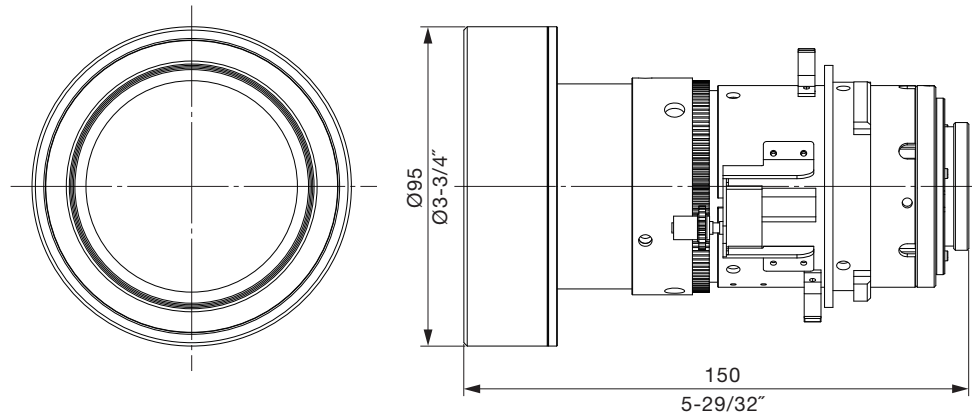

F value:	1.8
Focal distance (f):	11.9 mm
Dimensions (W x H x D):	95 x 95 x 150 mm (3-3/4" x 3-3/4" x 5-29/32")
Weight:	0.8 kg (1.8 lbs)

Dimensions

Illustration shows the lens attached to the PT-DZ6710/DZ6710/DZ6700/DZ6700L/DW6300S/DW6300LS/DW6300K/DW6300LK/D6000S/D6000LS/D6000K/D6000LK.

The illustration shows the lens attached to the PT-D4000.

unit : mm (inch)
NOTE: This illustration is not drawn to scale.

For information on the projection distance, refer to the specifications for the projector to which the lens will be mounted. DLP is a trademark of Texas Instruments. Weights and dimensions shown are approximate. Specifications subject to change without notice.