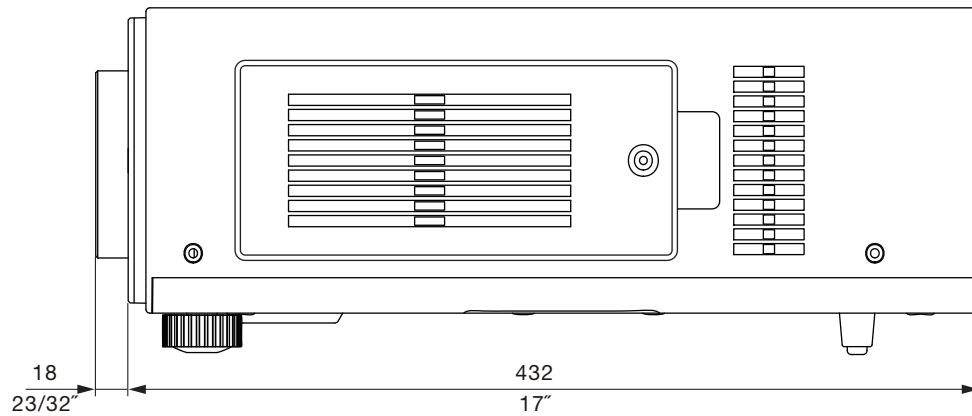

F value:	1.8
Focal distance (f):	11.9 mm
Dimensions (W x H x D):	95 x 95 x 150 mm (3-3/4" x 3-3/4" x 5-29/32")
Weight:	0.8 kg (1.8 lbs)

Dimensions

Illustration shows the lens attached to the PT-DZ6710/DZ6710/DZ6700/DZ6700L/DW6300S/DW6300LS/DW6300K/DW6300LK/D6000S/D6000LS/D6000K/D6000LK.

The illustration shows the lens attached to the PT-D4000.

unit : mm (inch)
NOTE: This illustration is not drawn to scale.

For information on the projection distance, refer to the specifications for the projector to which the lens will be mounted. DLP is a trademark of Texas Instruments. Weights and dimensions shown are approximate. Specifications subject to change without notice.